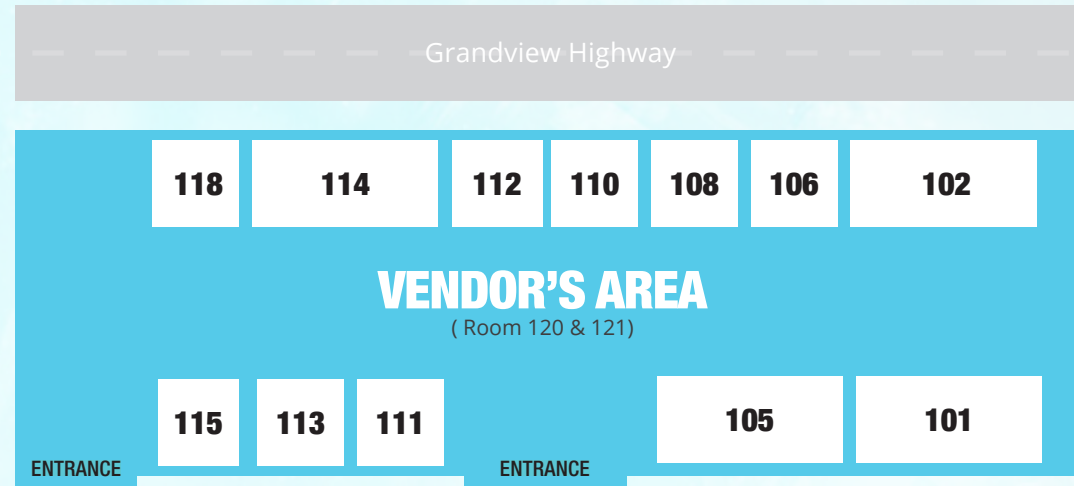

VENDOR ASSIGNMENTS

AGES THREE AND UP	110
BOOM COMIC	114
CORE GAMES	113
DA POP-UP SHOP	102
GUNDAMHOBBY.CA	101
JAP YOROZUYA	108
OSI JAPAN	115
OUTBOUND X THE RONIN	105
TWINBELLS DOUJINSHI & GIFTS	112
YUI	106